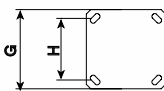

Luminaria / Luminaire / Luminaire
NEBRASKA
+
Columna / Mât / Pole
STYLUM

M18X500mm